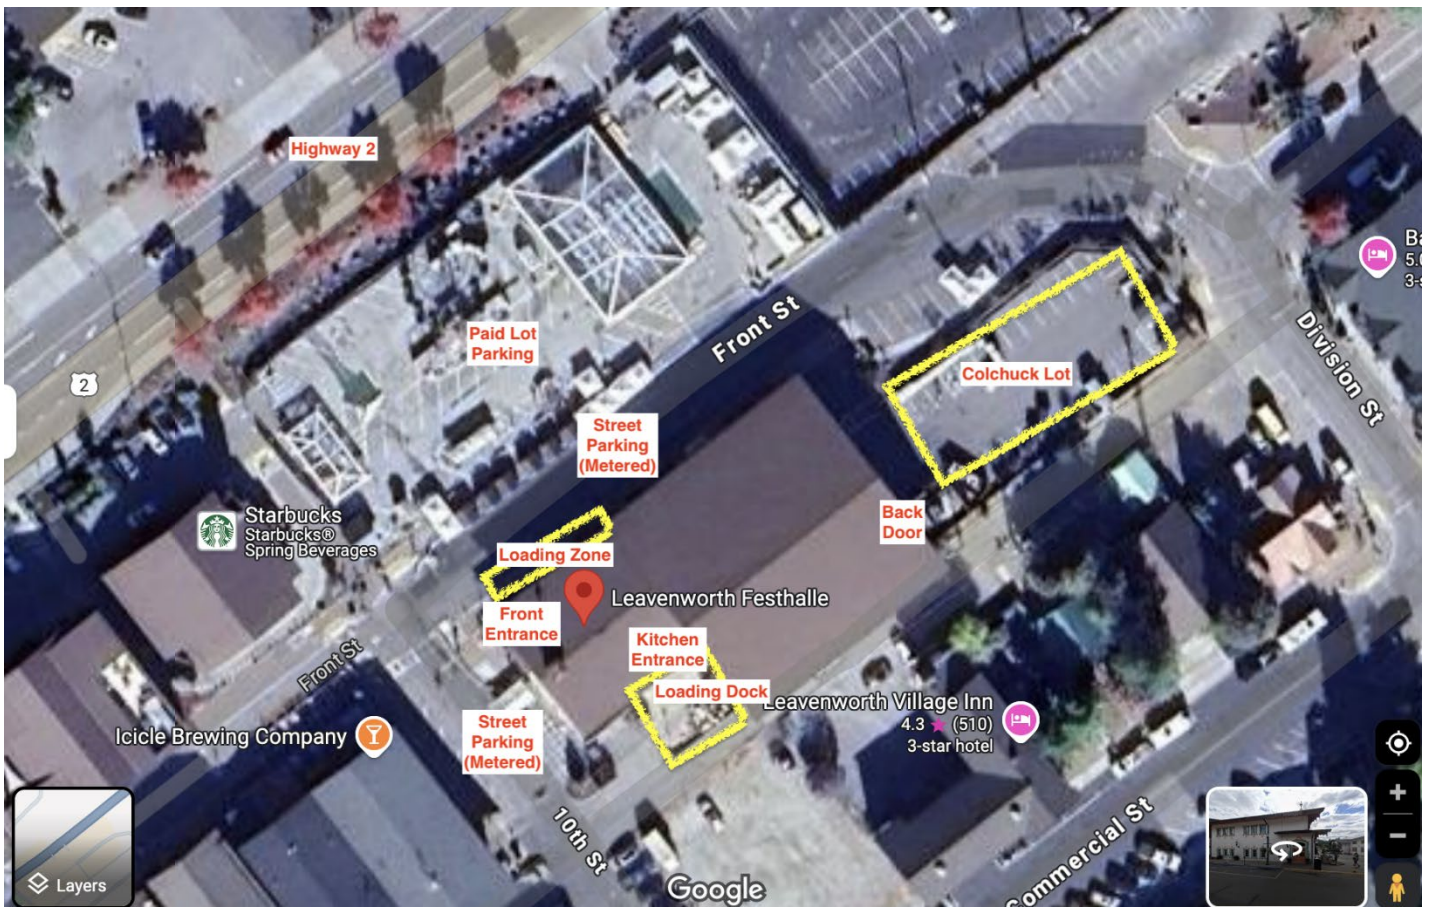

FESTHALLE PARKING 101

Colchuck lot (see map) - pay by hour or reserve full lot - map with pricing included. LOT HOURS 7am-3am- NO OVERNIGHT PARKING - MUST LEAVE LOT BY 3AM.

Pay to Park: street parking (see map) ***9am-5pm Monday-Thursday** ***9am-8pm Friday-Sunday**

Use [THIS LINK](#) to download the parking app for downtown Leavenworth!

Street parking in this area is limited to a three-hour maximum and license plate restricted. This means you can pay for up to three hours using your license plate but cannot extend time without moving to a different zone. Off-street lots offer both hourly and all-day parking options, including an early bird rate available until 9 AM daily.

PARKING LOT RULES

Colchuck

ZONE 830039

OVERNIGHT PARKING BY PERMIT ONLY
 NO OVERSIZED VEHICLES/TRAILERS
 NO CAMPING

PAY TO PARK

LICENSE PLATE REQUIRED

PARKING LOT HOURS

**Sun - Sat
7 am - 3 am**

VEHICLES MUST EXIT THE PARKING LOT BY 3 AM.

	Colchuck Lot 830039	Per Hour	Pay Parking Begins	Ends	All Day	Early Bird All Day LOT Rental 7am-9am	
MAY - FEBRUARY PEAK SEASON	M-TH	\$3.00	7:00 AM	10:00 PM	\$30.00	\$25.00	21 Interior Slots / 21+10 Slots on Front St
	Weekend F-Sun	\$4.50	7:00 AM	10:00 PM	\$40.00	\$35.00	
MARCH & APRIL SHOULDER SEASON	Shoulder M-TH	\$2.00	7:00 AM	10:00 PM	\$20.00	\$15.00	
	Weekend F-Sun	\$4.00	7:00 AM	10:00 PM	\$35.00	\$30.00	
3 HOUR MAX 830401	<u>Street Parking</u>	Same hourly price as lots	9am	M-TH 5pm F-Sun 8pm	3 hour max per zone		